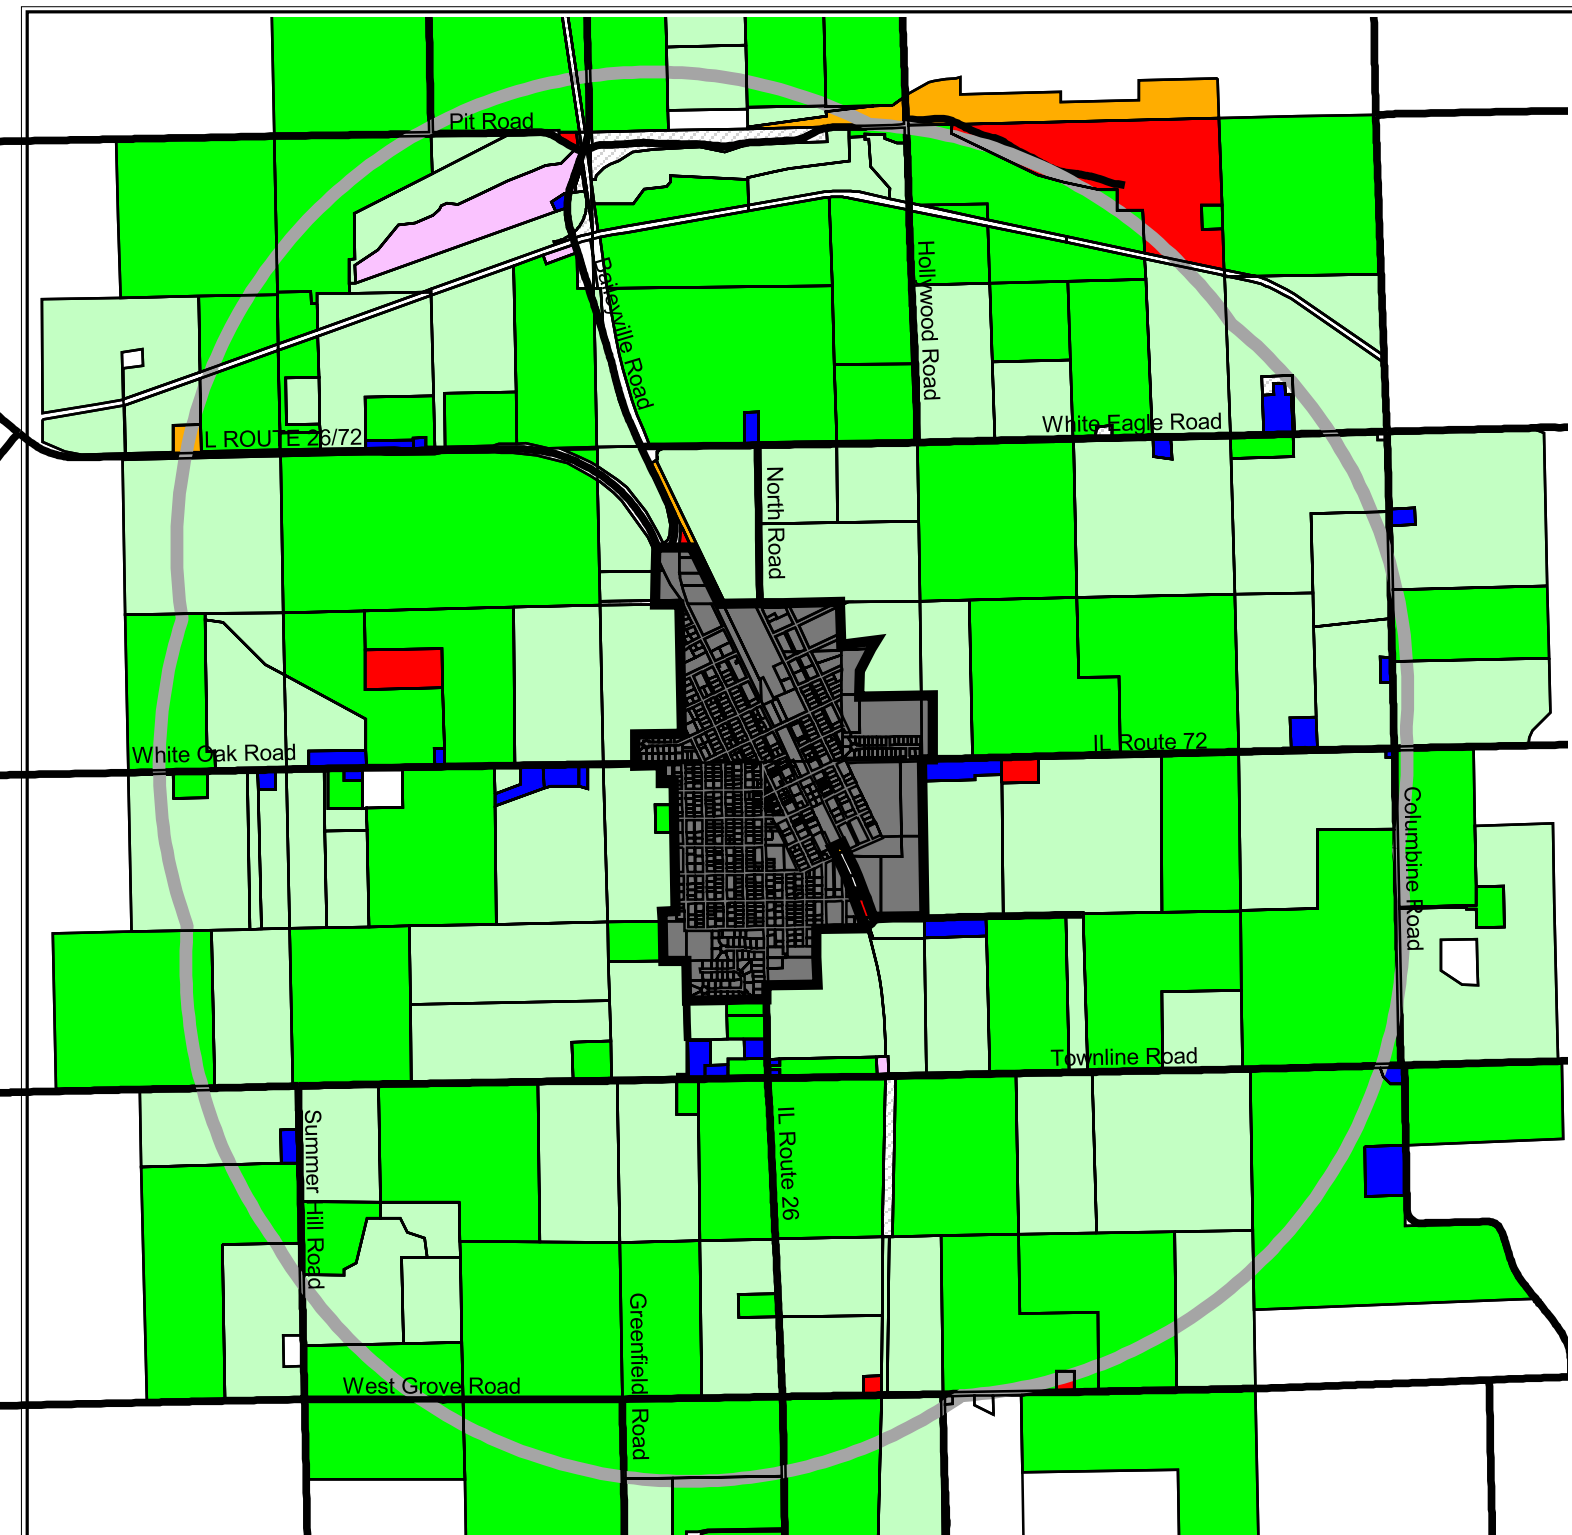

Existing Land Use Within 1.5 Miles of the Village of Forreston

1.5 Mile Planning Radius
 Village of Forreston
 Public Roads
 Rural Forreston Land Use
 Farm with House
 Vacant Farm Land
 Vacant Rural Land
 House
 Commercial
 Industrial
 Other Rural Land