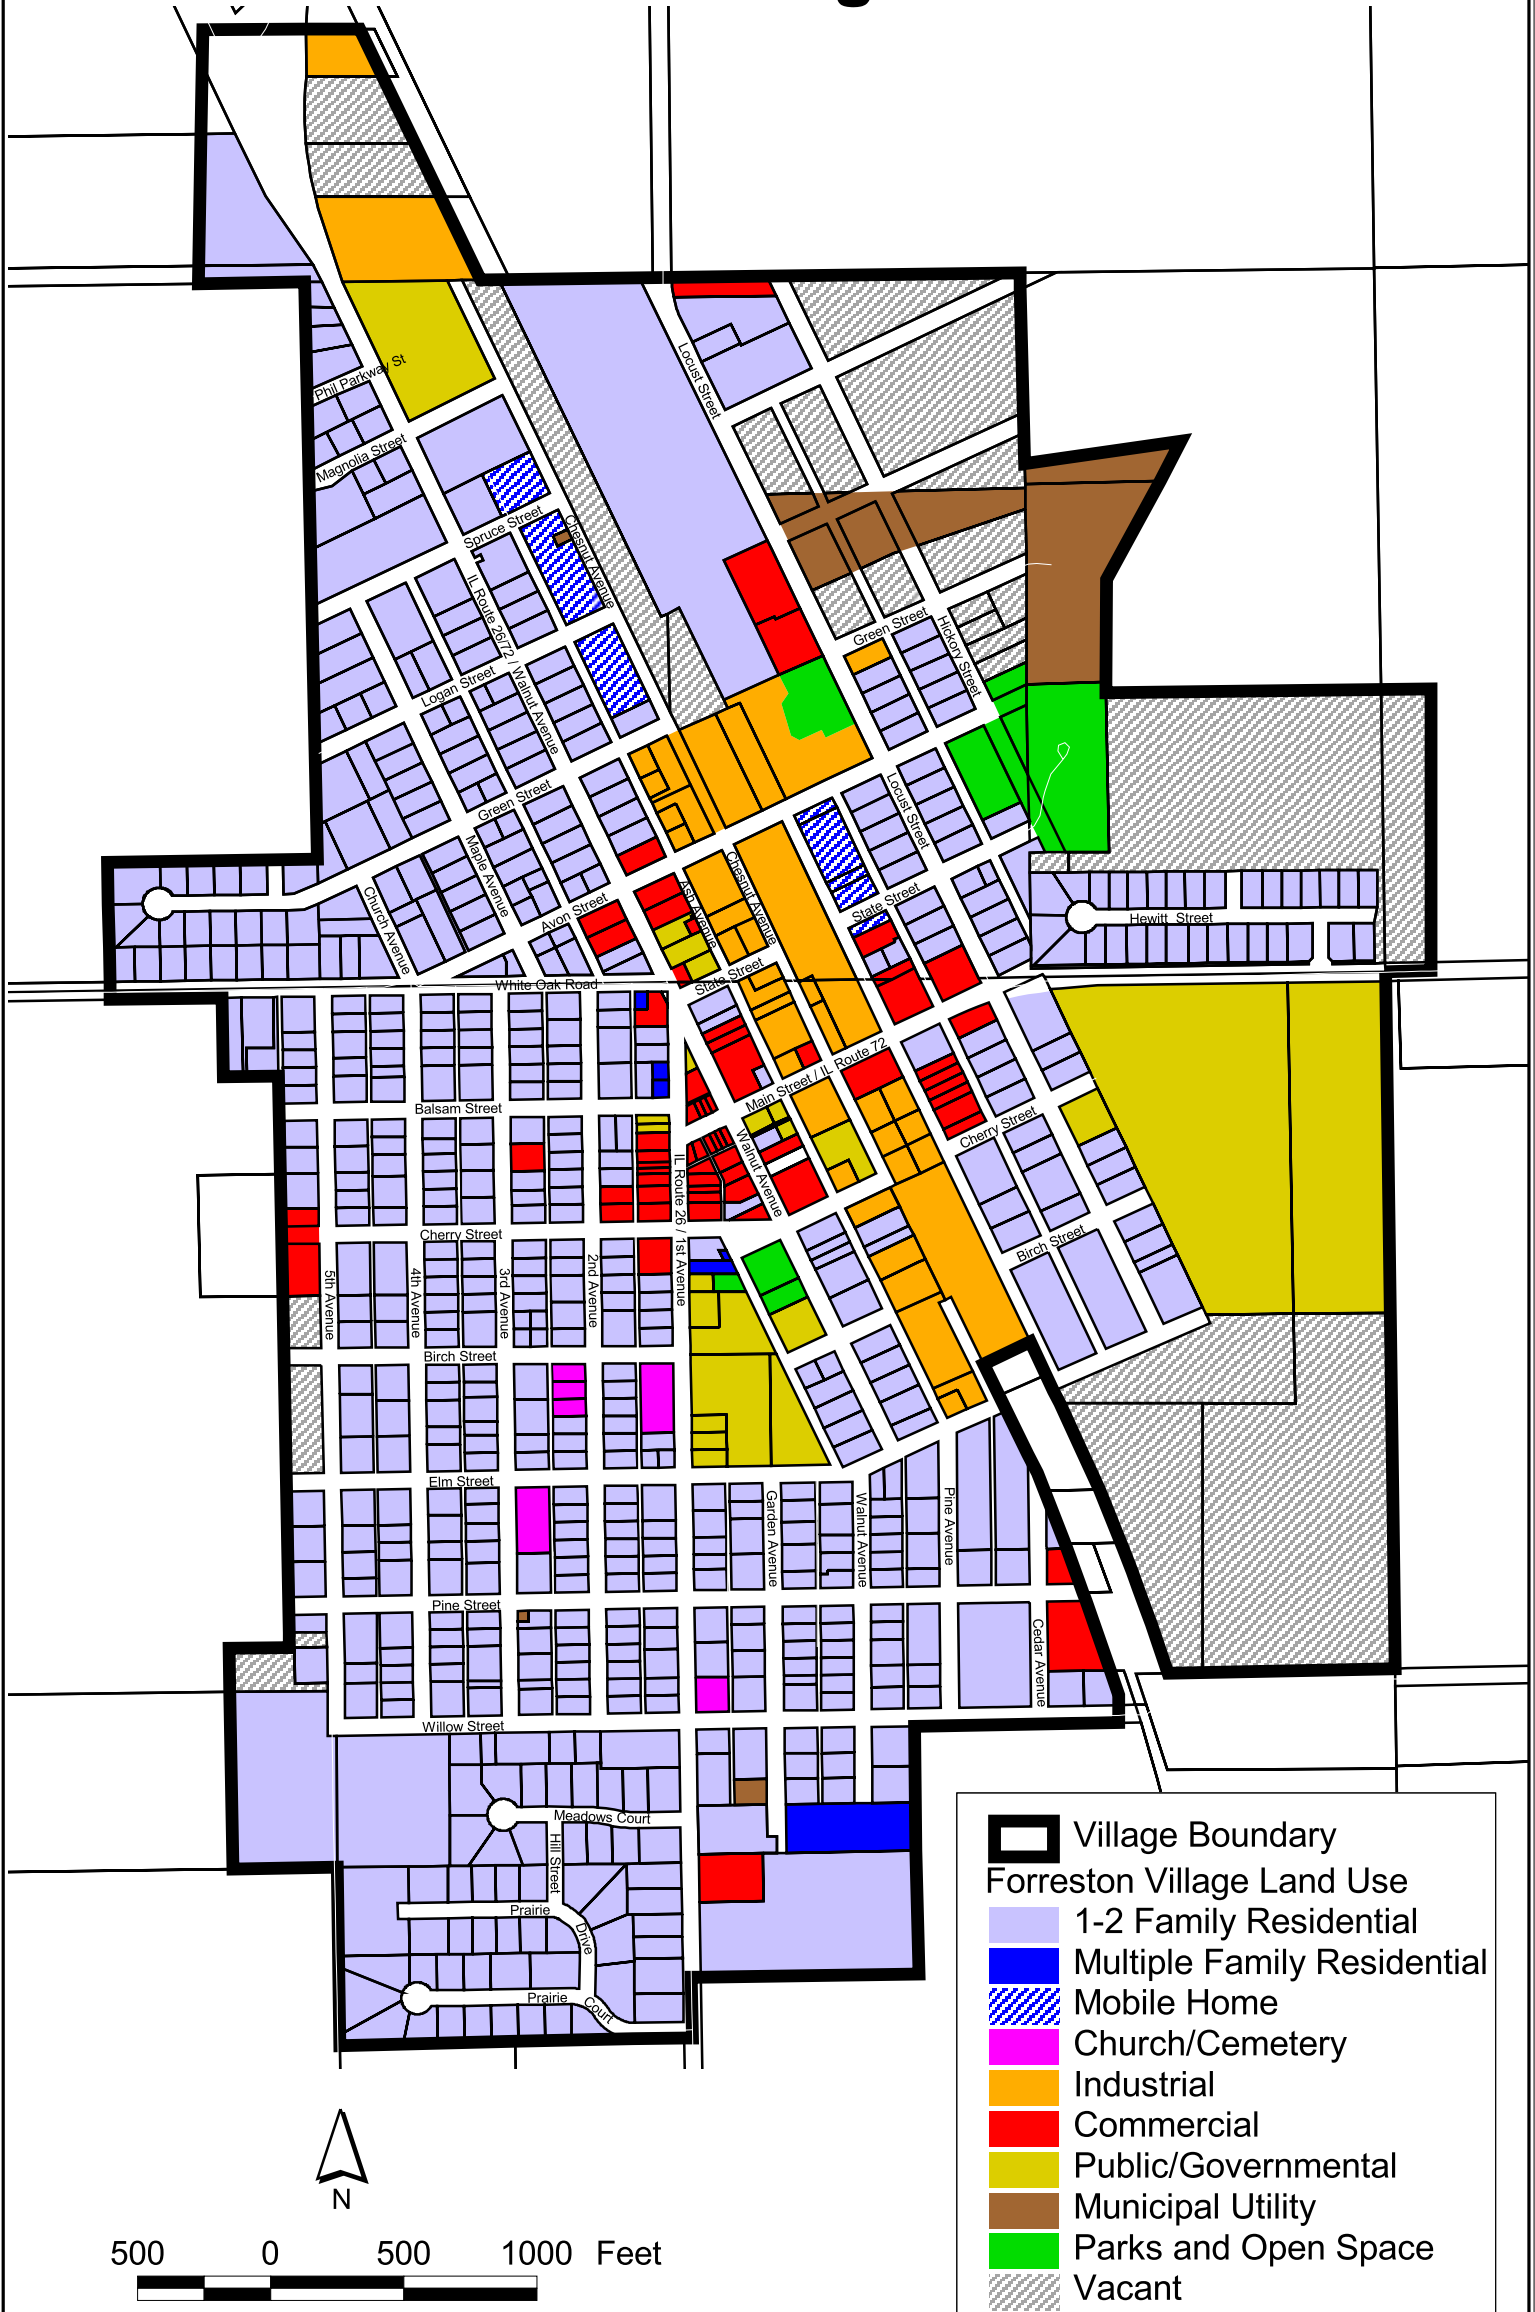

Existing Land Use Village of Forreston

	Village Boundary
Forreston Village Land Use	
	1-2 Family Residential
	Multiple Family Residential
	Mobile Home
	Church/Cemetery
	Industrial
	Commercial
	Public/Governmental
	Municipal Utility
	Parks and Open Space
	Vacant

Map Prepared January 2005 by Michael Reibel, Village Planning Consultant
Base Map Data: Ogle County GIS Committee